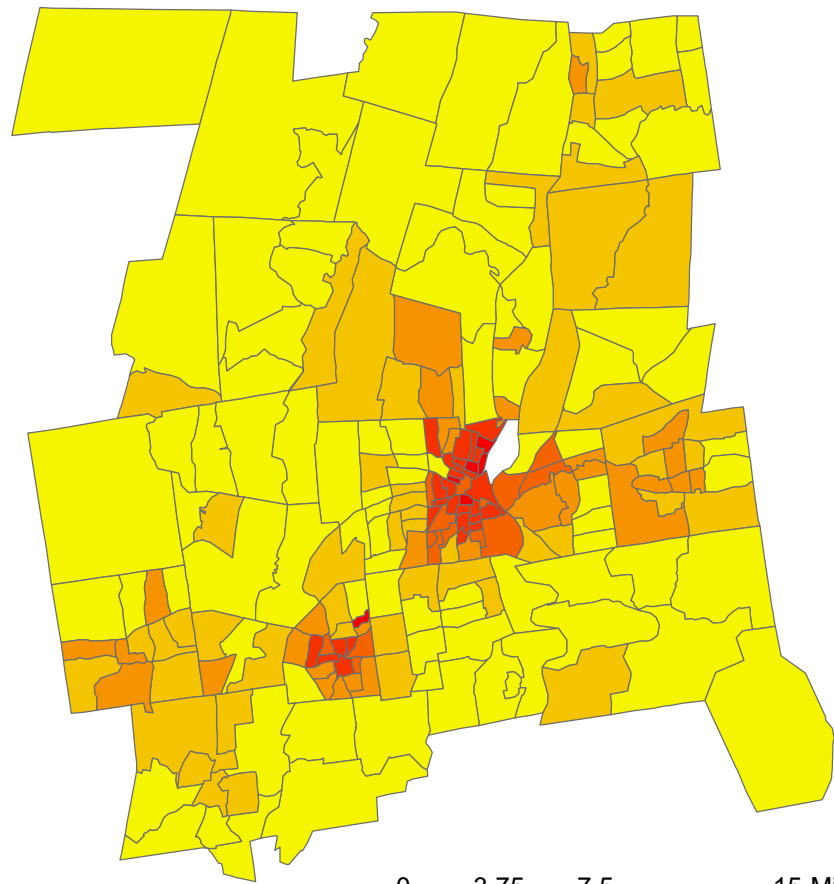

Hartford County Poverty Level by Census Tract, 2000

% Families Below Poverty Level

Number of People Below Poverty Level

People Above or Below Poverty Line