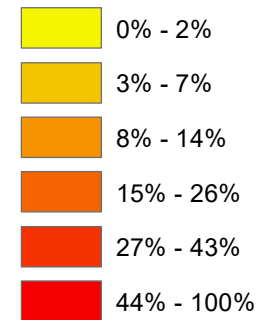

Hartford County Poverty Level by Census Tract, 2000

% Families Below Poverty Level

Number of People Below Poverty Level

People Above or Below Poverty Line