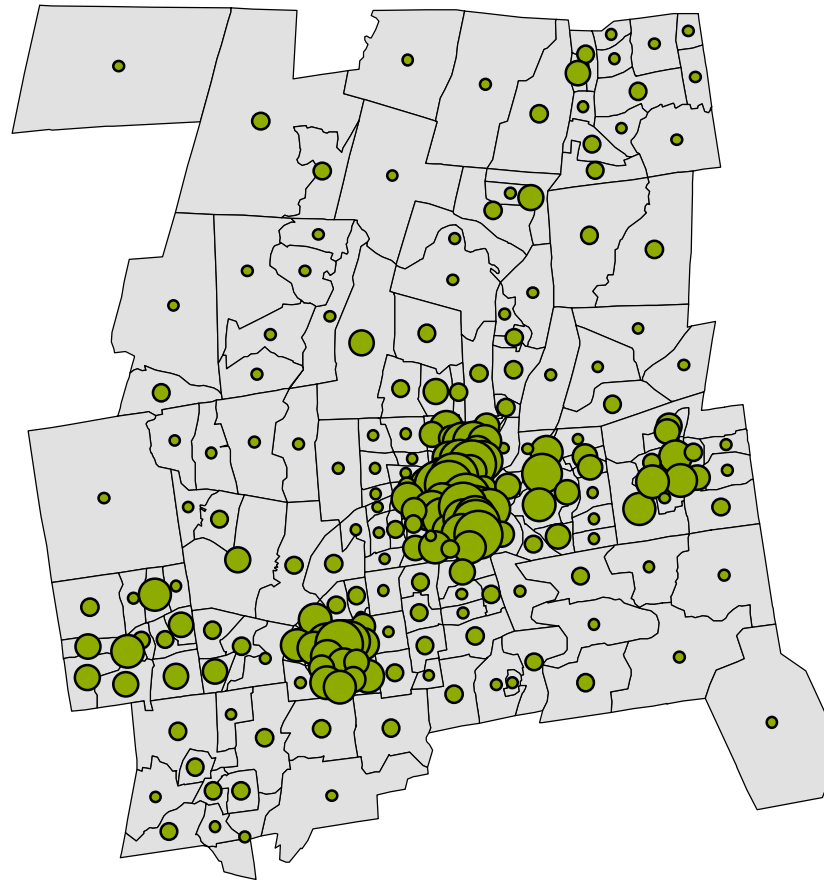

Hartford County Poverty Level by Census Tract, 2000

% Families Below Poverty Level

Number of People Below Poverty Level

People Above or Below Poverty Line