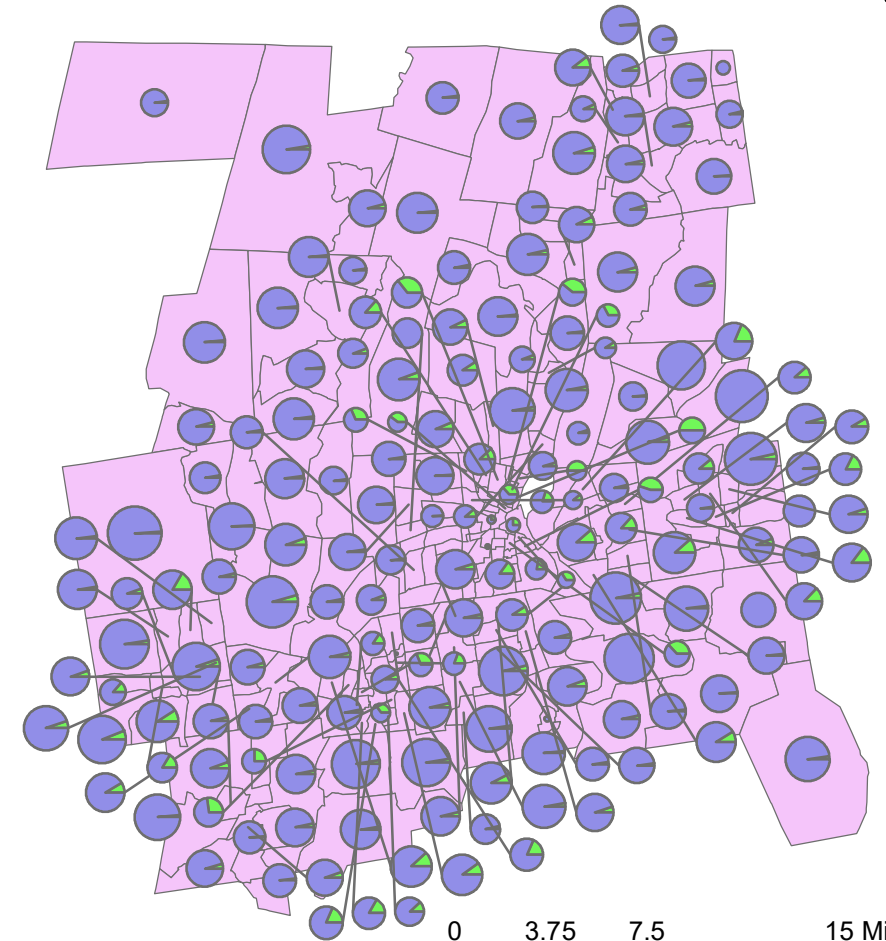

Hartford County Poverty Level by Census Tract, 2000

% Families Below Poverty Level

Number of People Below Poverty Level

People Above or Below Poverty Line